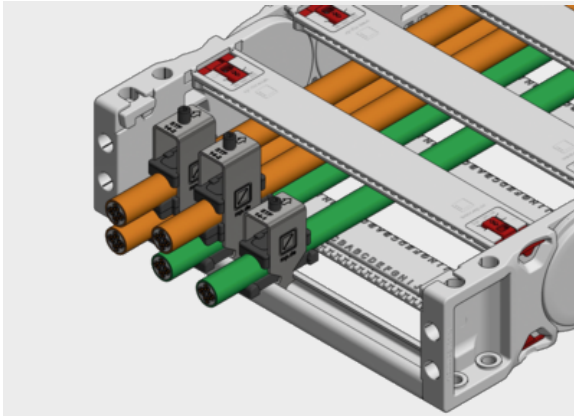

Steel Fix MP strain relief

Product information

Steel Fix bow clamps for secure strain relief of cables on the C-rail at high accelerations, loads and long travel distances. The overall height specification is a reference value. The actual height depends, among other things, on the cable diameter and the condition of the cable. In gliding applications, a safety distance of 10 mm must be observed above the strain relief at the fixed point.

- Up to 3 cables on top of each other
- Suitable for C-rails with a groove width of 11 mm
- Plastic channels in specially developed design for cable-friendly strain relief
- Can be assembled on both chain ends in the inside and outside bend of the energy chain

Information, conformities and approvals

Order No.	Description	Strain relief	Holders pcs.	Diameter from - to mm	Width (B) mm	Total height (H) mm	PU pcs.
80661801	Hooped clamp	6	1	6-12 / -	16	53	1
80661802	Hooped clamp	12	1	12-14 / -	18	53	1
80661803	Hooped clamp	14	1	14-16 / -	20	55	1
80661804	Hooped clamp	16	1	16-18 / -	22	57	1
80661805	Hooped clamp	18	1	18-20 / -	24	60	1
80661806	Hooped clamp	20	1	20-22 / -	26	62	1
80661807	Hooped clamp	22	1	22-26 / -	30	70	1
80661808	Hooped clamp	26	1	26-30 / -	34	74	1
80661809	Hooped clamp	30	1	30-34 / -	38	78	1
80661810	Hooped clamp	34	1	34-38 / -	42	82	1
80661811	Hooped clamp	38	1	38-42 / -	46	87	1
80661821	Hooped clamp	6	2	6-12 / -	16	73	1
80661823	Hooped clamp	14	2	14-16 / -	20	81	1