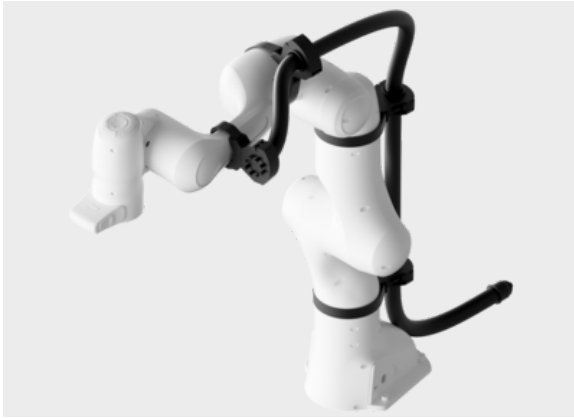

Robotics kit Franka Robotics

Product information

Sets, especially designed for cable routing on robots of the Franka Robotics Company.
The assembly includes the protective hose, end sleeves and the appropriate fastening with non-slip hook-and-loop tape.
The set offers a lowest possible interference contour for a low risk of damage.
Optional accessories:
SH-P M25-M32 - system holder
KEG/ZL or KEG/K - strain relief