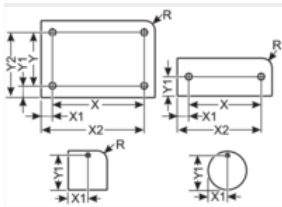

Information, conformities and approvals

Article	Order No.	Color	Label size mm	Material thickness mm	Quantity per mat	Min. order quantity	Software Article	PU pcs.
Without corner radius; with self-adhesive foil								
DM 10,3x4 SK	8601200397	White / Black	10.3 x 4	0.8	1107		318	1107
DM 10,5x4,5 SK	8601200208	Yellow / Black	10.5 x 4.5	0.8	936		743	936
DM 100x10 SK	8601200258	White / Black	100 x 10	0.8	34		899	34
DM 100x18 SK	8601200067	Yellow / Black	100 x 18	0.8	20		R57	20
DM 100x20 SK	8601200315	Silver / Black	100 x 20	0.8	18		426	18
DM 100x20 SK	8601200002	White / Black	100 x 20	0.8	18		RA1	18
DM 100x25 SK	8601200385	Gray / Black	100 x 25	0.8	14		273	14
DM 100x25 SK	8601200403	White / Black	100 x 25	0.8	14		344	14
DM 100x30 SK	8601200476	Blue / White	100 x 30	0.8	12		H70	12
DM 100x30 SK	8601200509	Yellow / Black	100 x 30	0.8	12		L89	12
DM 100x30 SK	8601200349	Black / White	100 x 30	0.8	12		25	72
DM 100x30 SK	8601200336	White / Black	100 x 30	0.8	12		532	12