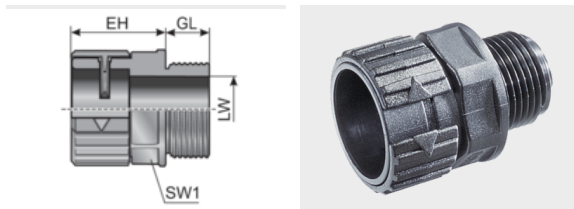

Type MSV (plug-in fitting)

Product information

The MSV conduit fittings are made of specially modified polyamide 6. The materials are halogen, phosphor and cadmium-free.

The affordable MSV conduit fittings feature the following advantages:

Information, conformities and approvals

Article	Order No.	Color	UV	Connecting thread	Suitable for Murrflex	EH mm	GL mm	LW mm	SW 1 mm	PU pcs.
MSV M12x1.5/7	83602450	Black	✓	M12x1,5	M10/P07	19	13	8	16	50
MSV M12x1.5/9	83602452	Black	✓	M12x1,5	M12/P09	19	13	8	18	50
MSV M12x1.5/11	83602456	Black	✓	M12x1,5	M16/P11	23	13	8	21	50
MSV M16x1.5/9	83602454	Black	✓	M16x1,5	M12/P09	19	13	12	18	50
MSV M16x1.5/11	83602458	Black	✓	M16x1,5	M16/P11	23	13	12	21	50
MSV M20x1.5/11	83602459	Black	✓	M20x1,5	M16/P11	23	14	13.5	21	50
MSV M20x1.5/16	83602460	Black	✓	M20x1,5	M20/P16(S)	27	14	15	27	50
MSV M25x1.5/16	83602461	Black	✓	M25x1,5	M20/P16(S)	26	14	19	27	50
MSV M25x1.5/21	83602462	Black	✓	M25x1,5	M25/P21(S)	32	14	21	36	50
MSV M32x1.5/21	83602463	Black	✓	M32x1,5	M25/P21(S)	32	14	26	36	50
MSV M32x1.5/29	83602464	Black	✓	M32x1,5	M32/P29(S)	34	14	27	40	25
MSV M40x1.5/29	83602465	Black	✓	M40x1,5	M32/P29(S)	34	14	32	40	25
MSV M40x1.5/36	83602466	Black	✓	M40x1,5	M40/P36(S)	38	16	34	49	10