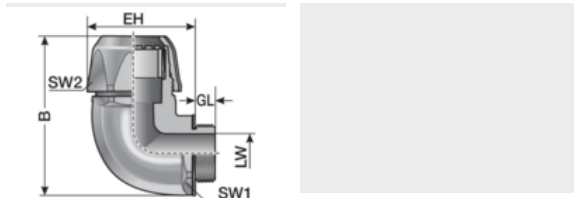

Type VW 90° (plastic thread)

Product information

The VW 90° conduit fittings are made of specially modified polyamide 6 and thermoplastic elastomer. The materials are halogen, phosphor and cadmium-free. The VW 90° conduit fittings feature the following advantages:

- Quick assembly, insert conduit, screw upper part tight, done
- No parts can get lost, delivered completely assembled
- Resistant to vibration due to lockable cap nut
- Clamping along entire circumference, ensuring maximum tensile strength.
- High level of tightness at IP 68/69K to 6 bar without any add-on components to EN 60529

Specification:

- EN 45545-2 3x HL3
- NFPA 130: ASTM E 162, ASTM E 662
- ECE 324 R 118 Annex 6+8

Information, conformities and approvals

Article	Order No.	Color	UV	Connecting thread	Suitable for Murrflex	EH mm	GL mm	LW mm	B mm	SW 1 / 2 mm	PU pcs.
VW 90 M12-K 1)	83515052	Black	✓	M12x1,5	M12/P09	29	12	7.2	45	21 / 21	50
VW 90 M16-K 1)	83515054	Black	✓	M16x1,5	M16/P11	35	12	10.5	55	27 / 27	50
VW 90 M20-K 1)	83515056	Black	✓	M20x1,5	M20/P16	45	13	14.7	67	34 / 34	50
VW 90 M25-K 1)	83515058	Black	✓	M25x1,5	M25/P21	55	13	18.7	78	41 / 41	25
VW 90 M32-K 1)	83515060	Black	✓	M32x1,5	M32/P29	65	15	25.5	92	50 / 50	25
VW 90 M40-K 2)	83515062	Black	✓	M40x1,5	M40/P36	75	17	33	109	60 / 60	25
VW 90 M50-K 1) 1**)	83515064	Black	✓	M50x1,5	M50/P48	93	17	42	134	75 / 75	10
VW 90 M12-K 1)	83515012	Gray	✗	M12x1,5	M12/P09	29	12	7.2	45	21 / 21	50
VW 90 M16-K 1)	83515014	Gray	✗	M16x1,5	M16/P11	35	12	10.5	55	27 / 27	50
VW 90 M20-K 1) 1**)	83515016	Gray	✗	M20x1,5	M20/P16	45	13	14.7	67	34 / 34	50
VW 90 M25-K 1)	83515018	Gray	✗	M25x1,5	M25/P21	55	13	18.7	78	41 / 41	25
VW 90 M32-K 1)	83515020	Gray	✗	M32x1,5	M32/P29	65	15	25.5	92	50 / 50	25
VW 90 M40-K 2)	83515022	Gray	✗	M40x1,5	M40/P36	75	17	33	109	60 / 60	25