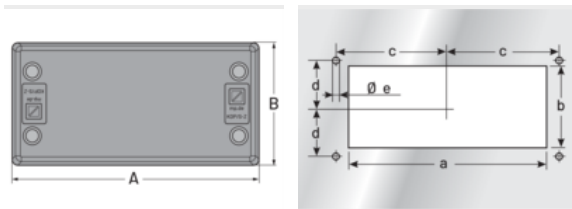

Information, conformities and approvals

Article	Order No.	Color	Cut-out	PU pcs.
KDP/S-Z 10 sw, VE 5	87303088	Black	10-pole	5
KDP/S-Z 16, sw, VE 5	87303064	Black	16-pole	5
KDP/S-Z 16, sw, VE 50	87303065	Black	16-pole	50
KDP/S-Z 24, sw	87303090	Black	24-pole	5
KDP/S-Z 24, VE 50, sw	87303092	Black	24-pole	50
KDP/S-Z RI-2, sw, VE 25	87303094	Black	2	25