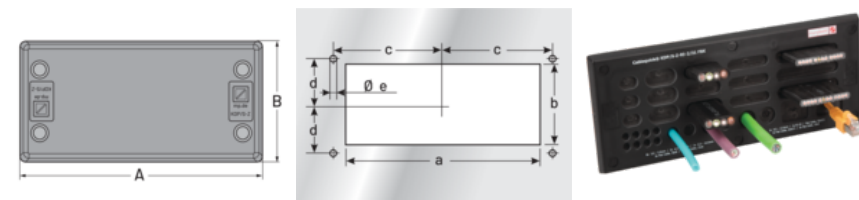

## Cable entry plate plastic customer-specific Type KDP/S-Z

### Product information

Flexible, high-density plastic cable entry plate, very flat due to 2-component design  
In our on Demand process we provide your individual hole pattern. Unprocessed, the KDP/S-Z seals openings highly tight as a blanking plate with IP69K protection.

- Enormous time savings in assembly
- Highly dense blanking plate
- High packing density
- Large wire diameter ranges
- Good strain relief
- Suitable for standard cut-outs for 16-pin and 24-pin industrial connectors as well as Rittal size 2
- Assembly with clips or M5 screws possible

### Information, conformities and approvals

Article	Order No.	Color	Cut-out	PU pcs.
KDP/S-Z 10 sw, VE 5	87303088	Black	10-pole	5
KDP/S-Z 16, sw, VE 5	87303064	Black	16-pole	5
KDP/S-Z 16, sw, VE 50	87303065	Black	16-pole	50
KDP/S-Z 24, sw	87303090	Black	24-pole	5
KDP/S-Z 24, VE 50, sw	87303092	Black	24-pole	50
KDP/S-Z RI-2, sw, VE 25	87303094	Black	2	25