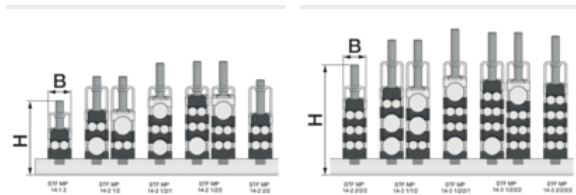

Steel Fix MP strain relief multiple

Product information

Compact strain relief for pneumatic conduits and signal cables. The overall height specification is a reference value. The actual height depends, among other things, on the cable diameter and the condition of the cable. In gliding applications, a safety distance of 10 mm must be observed above the strain relief at the fixed point.

- For 2 cables side by side with max. Ø 7 mm
- Up to 4 cables on top of each other
- Suitable for C-rails with a groove width of 11 mm
- Plastic channels in specially developed design for cable-friendly strain relief
- Can be assembled on both chain ends in the inside and outside bend of the energy chain

Information, conformities and approvals

| Order No. | Description | Strain relief | Holders pcs. | Diameter from - to mm | Width (B) mm | Total height (H) mm | PU pcs. |
|---|--------------|---------------|--------------|-----------------------|--------------|---------------------|---------|
| Bow clamp multiple size 12 (for two cables side by side) | | | | | | | |
| 80662001 | Hooped clamp | 3 | 2 | 3-6 / - | 16 | 54 | 1 |
| 80662025 | Hooped clamp | 3 | 3 | 3-6 / 6-12 | 16 | 74 | 1 |
| 80662029 | Hooped clamp | 3 | 4 | 3-6 / 6-10 | 16 | 83 | 1 |
| 80662027 | Hooped clamp | 3 | 5 | 3-6 / 6-12 | 16 | 73 | 1 |
| 80662021 | Hooped clamp | 3 | 4 | 3-6 / - | 16 | 70 | 1 |
| 80662023 | Hooped clamp | 3 | 6 | 3-6 / - | 16 | 80 | 1 |
| 80662045 | Hooped clamp | 3 | 4 | 3-6 / 6-12 | 16 | 97 | 1 |
| 80662047 | Hooped clamp | 3 | 6 | 3-6 / 6-12 | 16 | 104 | 1 |
| 80662043 | Hooped clamp | 3 | 7 | 3-6 / 6-12 | 16 | 101 | 1 |
| 80662041 | Hooped clamp | 3 | 8 | 3-6 / - | 16 | 97 | 1 |
| Bow clamp multiple size 14 (for two cables side by side) | | | | | | | |
| 80662002 | Hooped clamp | 5 | 2 | 5-7 / - | 18 | 57 | 1 |