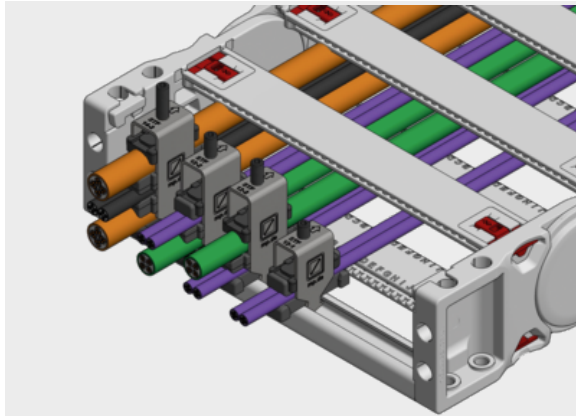

Steel Fix MP strain relief multiple

Product information

Compact strain relief for pneumatic conduits and signal cables. The overall height specification is a reference value. The actual height depends, among other things, on the cable diameter and the condition of the cable. In gliding applications, a safety distance of 10 mm must be observed above the strain relief at the fixed point.

- For 2 cables side by side with max. Ø 7 mm
- Up to 4 cables on top of each other
- Suitable for C-rails with a groove width of 11 mm
- Plastic channels in specially developed design for cable-friendly strain relief
- Can be assembled on both chain ends in the inside and outside bend of the energy chain

Information, conformities and approvals

| Order No. | Description | Strain relief | Holders pcs. | Diameter from - to mm | Width (B) mm | Total height (H) mm | PU pcs. |
|---|--------------|---------------|--------------|-----------------------|--------------|---------------------|---------|
| Bow clamp multiple size 12 (for two cables side by side) | | | | | | | |
| 80662001 | Hooped clamp | 3 | 2 | 3-6 / - | 16 | 54 | 1 |
| 80662025 | Hooped clamp | 3 | 3 | 3-6 / 6-12 | 16 | 74 | 1 |
| 80662029 | Hooped clamp | 3 | 4 | 3-6 / 6-10 | 16 | 83 | 1 |
| 80662027 | Hooped clamp | 3 | 5 | 3-6 / 6-12 | 16 | 73 | 1 |
| 80662021 | Hooped clamp | 3 | 4 | 3-6 / - | 16 | 70 | 1 |
| 80662023 | Hooped clamp | 3 | 6 | 3-6 / - | 16 | 80 | 1 |
| 80662045 | Hooped clamp | 3 | 4 | 3-6 / 6-12 | 16 | 97 | 1 |
| 80662047 | Hooped clamp | 3 | 6 | 3-6 / 6-12 | 16 | 104 | 1 |
| 80662043 | Hooped clamp | 3 | 7 | 3-6 / 6-12 | 16 | 101 | 1 |
| 80662041 | Hooped clamp | 3 | 8 | 3-6 / - | 16 | 97 | 1 |
| Bow clamp multiple size 14 (for two cables side by side) | | | | | | | |
| 80662002 | Hooped clamp | 5 | 2 | 5-7 / - | 18 | 57 | 1 |